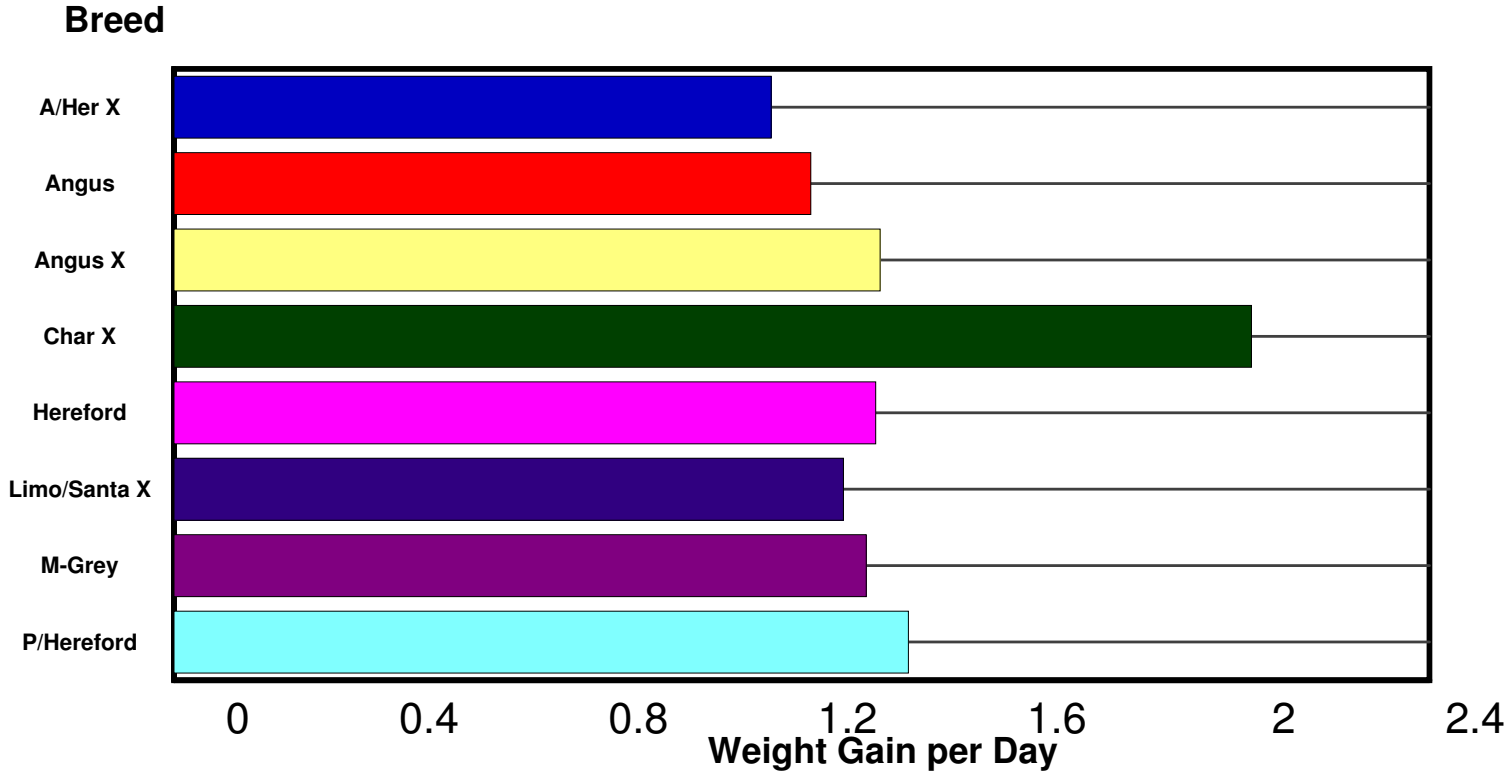

Graph of Weight Gain per Day by Breed.

All records.

Breed : A/Her X	6 head	1.14 Avg. WG/Day
Breed : Angus	4 head	1.22 Avg. WG/Day
Breed : Angus X	1 head	1.35 Avg. WG/Day
Breed : Char X	1 head	2.06 Avg. WG/Day
Breed : Hereford	6 head	1.34 Avg. WG/Day
Breed : Limo/Santa X	1 head	1.28 Avg. WG/Day
Breed : M-Grey	3 head	1.32 Avg. WG/Day
Breed : P/Hereford	12 head	1.40 Avg. WG/Day

34 head in total.